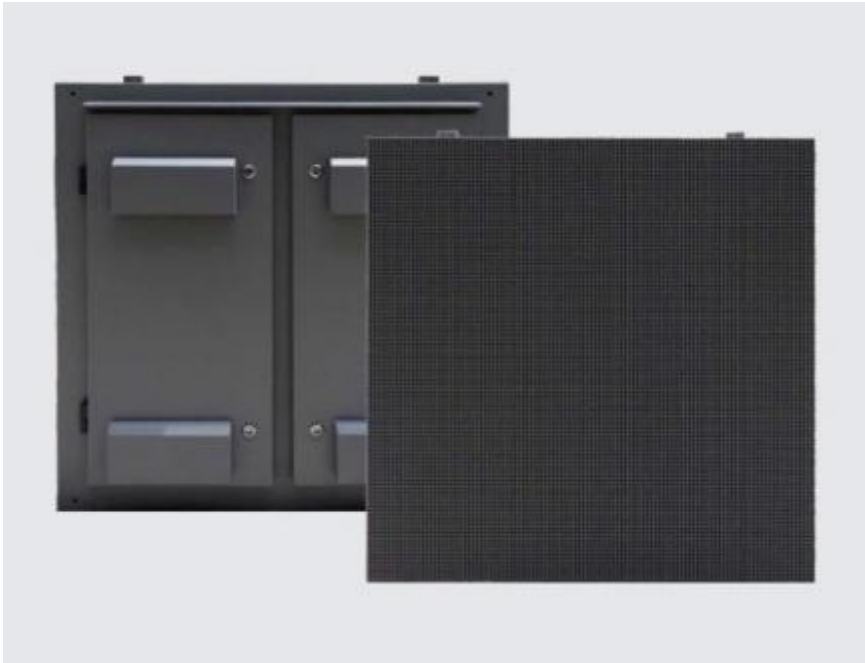

## Outdoor Led Display

Outdoor led screen for advertising  
Easy installation and service  
Elegant Housing

Name	Outdoor Led Display
Sku	DS-OUT
Category	<a href="#">Outdoor</a>
Brand	Thomas G