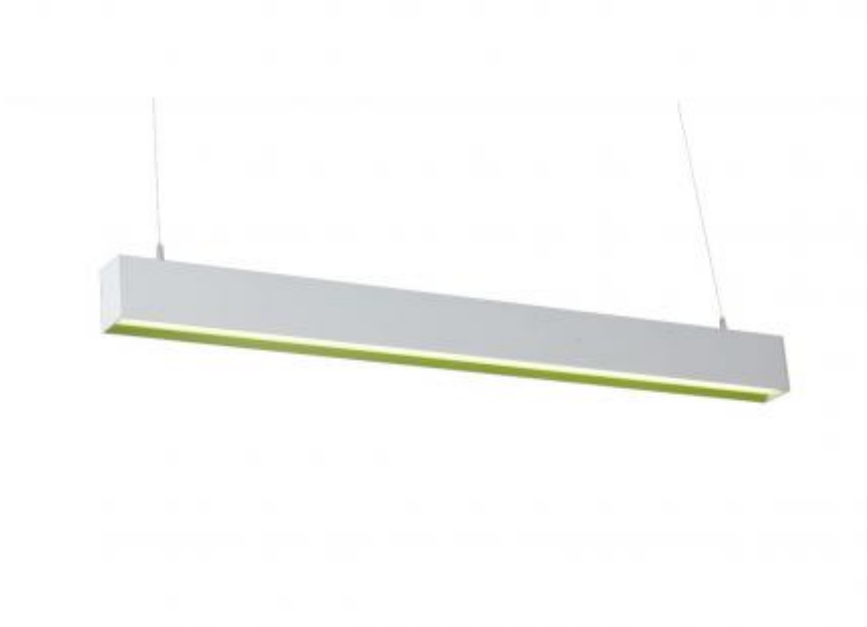

Thomas G Limited

全能股份有限公司

Coveline

Modular Linear profile lighting system.

Available in Black / Silver / White.

Pendant, surface mounted or recessed installation.

Osram Led driver

Lifespan up to 50000 hours

Name	Coveline
Sku	LI-COVELINE
Category	Profile Lighting
Brand	Thomas G
cri	>90

Related Variations

Sku	Power	Cct	Dimensions
LI-COVELINE-570-3000	18	3000	L570×W65×H90mm
LI-COVELINE-570-4000	18	4000	L570×W65×H90mm
LI-COVELINE-570-6500	18	6500	L570×W65×H90mm
LI-COVELINE-1130-3000	36	3000	L1130×W65×H90mm

Sku	Power	Cct	Dimensions
LI-COVELINE-1130-4000	36	4000	L1130×W65×H90mm
LI-COVELINE-1130-6500	36	6500	L1130×W65×H90mm
LI-COVELINE-1690-3000	54	3000	L1690×W65×H90mm
LI-COVELINE-1690-4000	54	4000	L1690×W65×H90mm
LI-COVELINE-1690-6500	54	6500	L1690×W65×H90mm
LI-COVELINE-2250-3000	72	3000	L2250×W65×H90mm
LI-COVELINE-2250-4000	72	4000	L2250×W65×H90mm
LI-COVELINE-2250-6500	72	6500	L2250×W65×H90mm